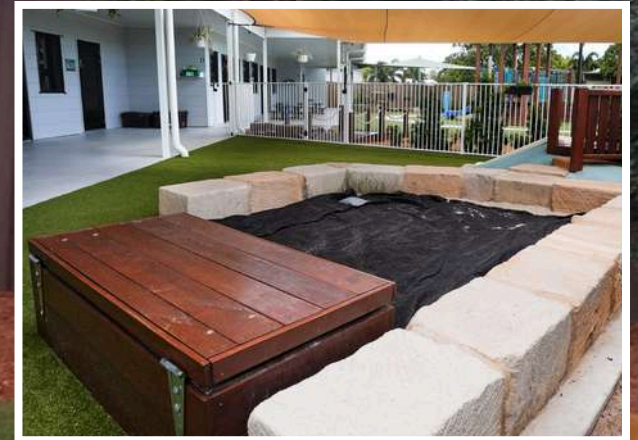

Activity Forts

Elevated Activity Forts leave room for all the fun activities kids love to do - climb, slide, play house, ships and more. It creates a fun environment for kids to explore and tends to impress parents as a result. Elevation Options: • 450 mm Elevation • 900mm Elevation • 1200mm Elevation • 1500mm Elevation

Sensory Gardens

Create a space to inspire the senses and let kids discover new sounds, sites, smells & feelings. This could be done with stepping paths leading to garden teepees, musical walls, veggie gardens and various plants with textures.

Musical Walls

*A fantastic way to shape your garden beds and create a secure area for planting veggies, flowers and learning about plant life.
All custom made to your needs.*

Planter boxes

***Storage
boxes***

Need creative storage places for the outdoor toys and blankets? Why not build a seat with hidden storage. All custom designed to fit your area.

"Meeting all your building & maintenance needs, nationally"